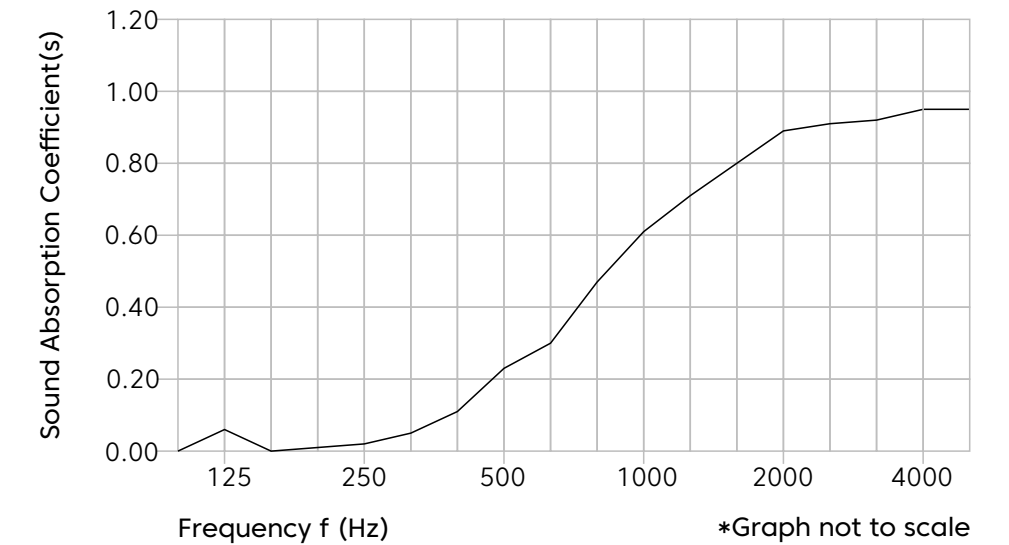

Product Detail

Product	Fracture acoustic tile
Surface	Wall
Composition	100% polyester
Material	FilaSorb™
Recycled Content	60% min.
Dimensions	600mm w x 300mm h
	Custom size available upon request
Thickness	12mm | 0.47" +/- 10%
Tiles per box	18

Guarantees

Warranty against defects	20 Years*
Light Fastness Warranty	20 Years*
	*conditions apply

QuickShip available

Technical Data

Fire Test Method Number	ISO 9705: 1993 Group 1 AS ISO 9705:2003 Group 1 ASTM E84-17a Class A
Indoor Air Quality	Low VOCs emission, formaldehyde and Phenol-free
Light Fastness	ISO 105-B02 1994, 6-7

Environmental Attributes

- Declare Certification
- LCB Red List Free
- Phenol And Formaldehyde Free
- Low VOC
- CDPH Compliance
- Complies with Building Standards

Declare.

Acoustic Performance

Sound Absorption ISO 354-2006 NRC 0.45

Frequency f (Hz)	125	250	500	1000	2000	4000	NRC
12mm a_s No Air Gap	0.06	0.02	0.23	0.61	0.89	0.95	0.45