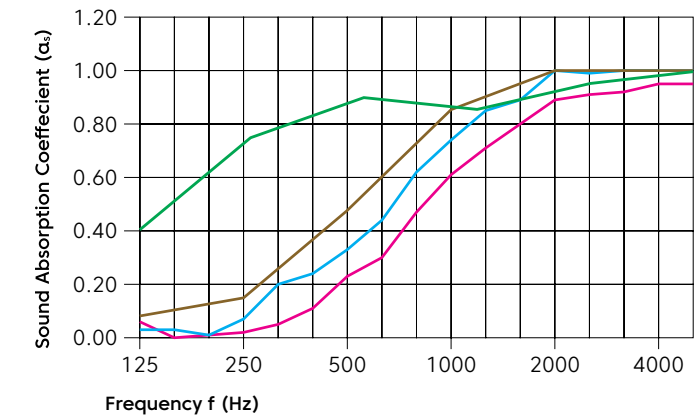

Declare Living Building Challenge compliant

Generated using 40% solar energy

Recyclable at end-of-life

Declare.

Acoustic Performance

Sound Absorption ASTM C423-09a
 NRC 0.45 (no air gap)
 NRC 0.54 (12mm air gap)
 NRC 0.64 (20mm air gap)
 NRC 0.85 (200mm air gap)