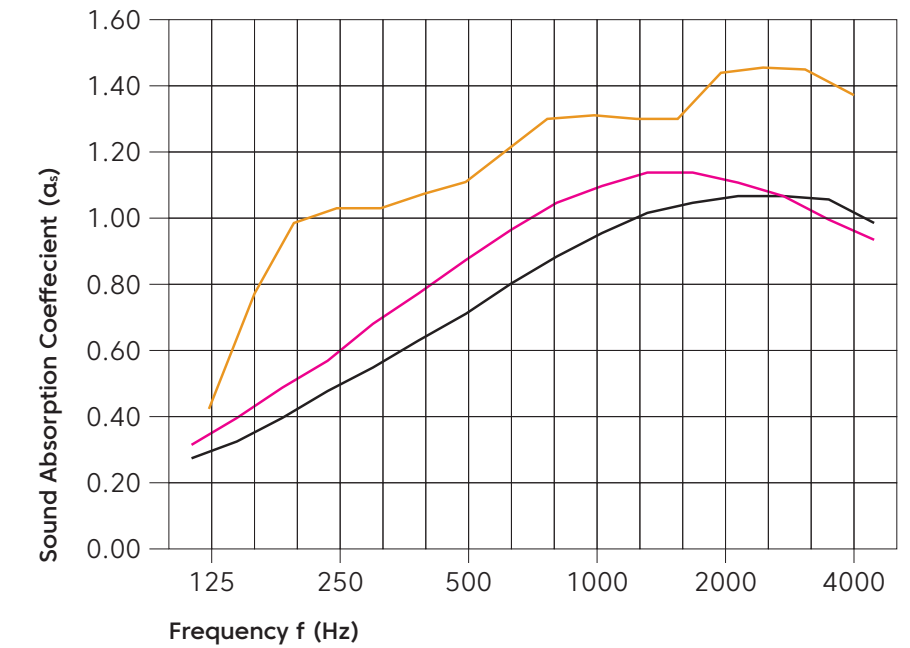

Weave

30mm Panel

acoufelt
making quiet

Product Detail

Product	Weave Panel	
Surface	Wall and ceiling	
	CORE	FACING
Composition	100% polyester	280gsm fabric
Material	FilaSorb™	
Recycled Content	70% min	
Panel Sizes	1200 x 2800mm	
	Custom sizes available	
Thickness	32mm +/- 10%	

Guarantees

Warranty against defects	20 years*
Light fastness warranty	20 years*

*conditions apply

Technical Data

Fire Testing	AS ISO 9705: 2003 Group 1 SMOGRA - 5.8m ² Average Smoke Production -1.7m ²
Indoor Air Quality	ASTM E84-18b Class C Low VOCs emission, formaldehyde and Phenol-free
Light Fastness	ISO 105-B02 1994, 6-7

Environmental Attributes

- Low VOC
- Recognised under LEED

Acoustic Performance

Sound Absorption ISO 354-2006

SOUND ABSORPTION COEFFICIENT

Frequency Hz	30mm Thick	50 (30mm panel + 20 airgap)	100 (30mm panel + 70 airgap)
125	0.26	0.31	0.42
160	0.32	0.39	0.78
200	0.39	0.48	0.98
250	0.47	0.57	1.021
315	0.55	0.68	1.032
400	0.63	0.78	1.062
500	0.72	0.88	1.113
630	0.81	0.98	1.216
800	0.90	1.06	1.353
1000	0.97	1.12	1.334
1250	1.03	1.16	1.326
1600	1.06	1.16	1.359
2000	1.08	1.13	1.449
2500	1.09	1.09	1.485
3150	1.07	1.01	1.431
4000	1.00	0.95	1.38
NRC	0.80	0.95	1.0