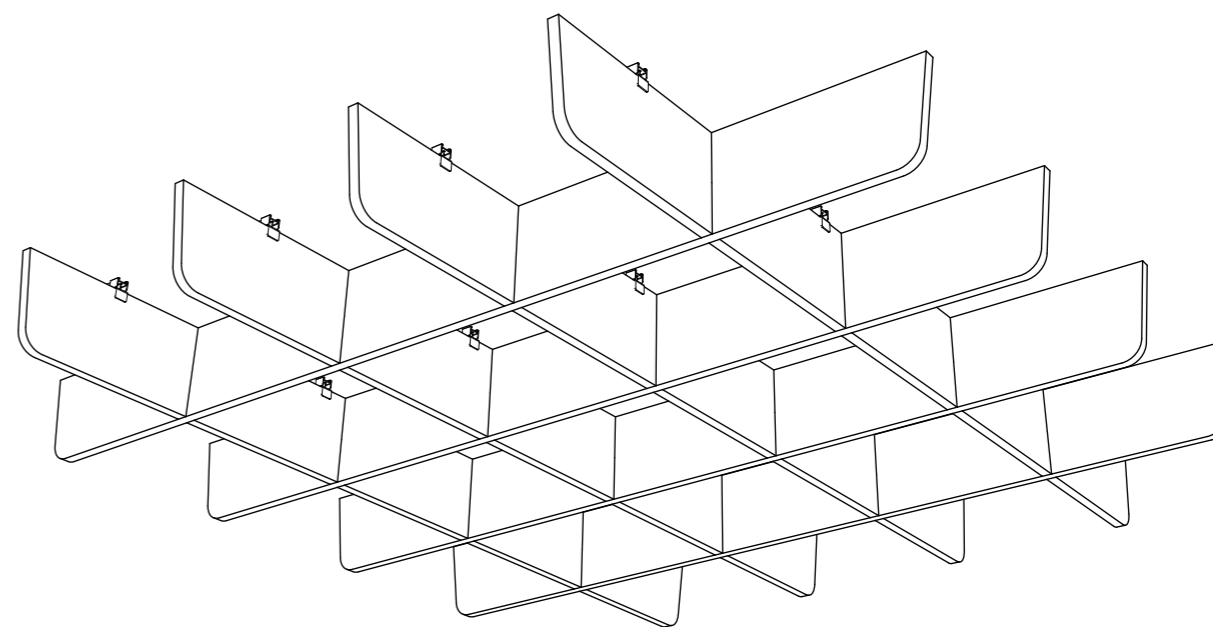

1

2

Choose either the track clip for ceiling grids, or direct screw to ceiling.

If fixing with a screw, it is critical to also use a washer.

3

When all the clips are fixed you will have a grid of clips ready to install the blades.

4

Slot top and bottom blades together forming a square grid.

# 5

Push EchoPanel® Element into the clips, making sure all 16 clips are holding the structure.