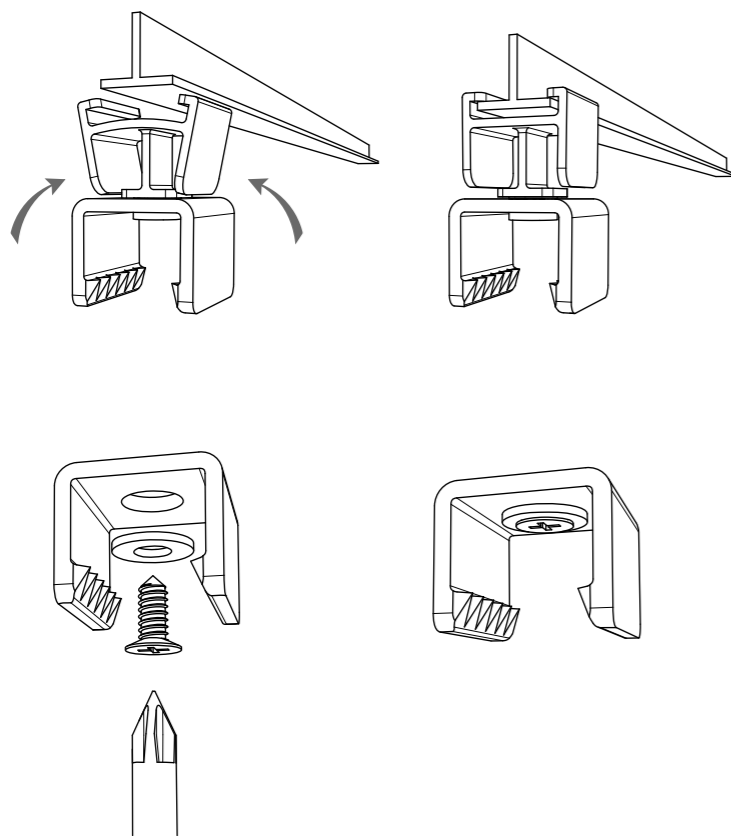

1

2

Choose either the track clip for ceiling grids, or direct screw to ceiling.

If fixing with a screw, it is critical to also use a washer.

3

When all the clips are fixed you will have a grid of clips ready to install the blades.

4

Slot top and bottom blades together forming a square grid.

# 5

Push EchoPanel® Element into the clips, making sure all 16 clips are holding the structure.

## EchoPanel® Element Installation Guide

The clips supplied are appropriate for the installation of one EchoPanel® Element kit.