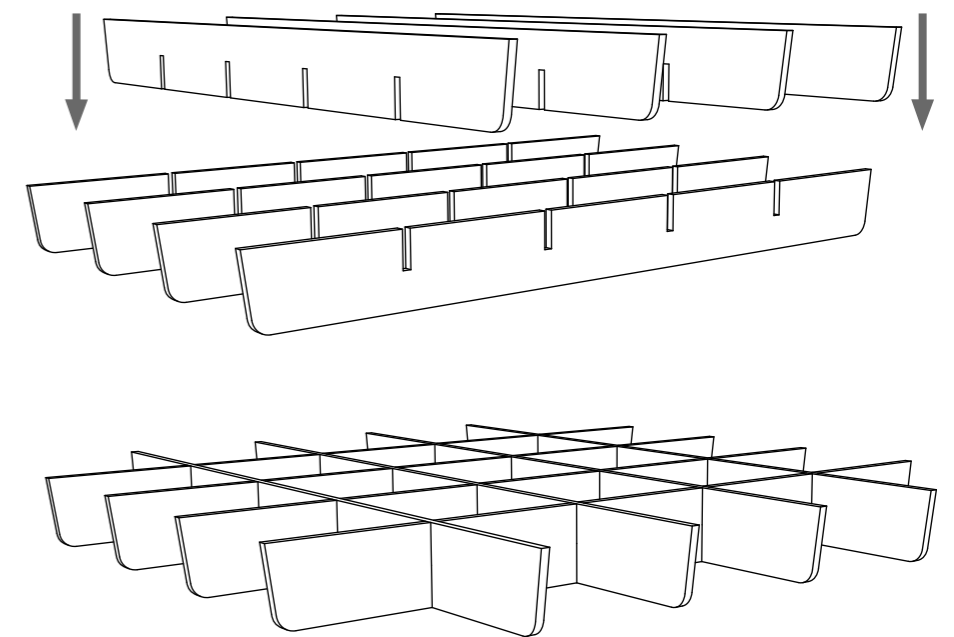

1

2

Choose either the track clip for ceiling grids, or direct screw to ceiling.

If fixing with a screw, it is critical to also use a washer.

3

When all the clips are fixed you will have a grid of clips ready to install the blades.

4

Slot top and bottom blades together forming a square grid.

# 5

Push EchoPanel® Element into the clips, making sure all 16 clips are holding the structure.

## EchoPanel® Element Installation Guide

The clips supplied are appropriate for the installation of one EchoPanel® Element kit.