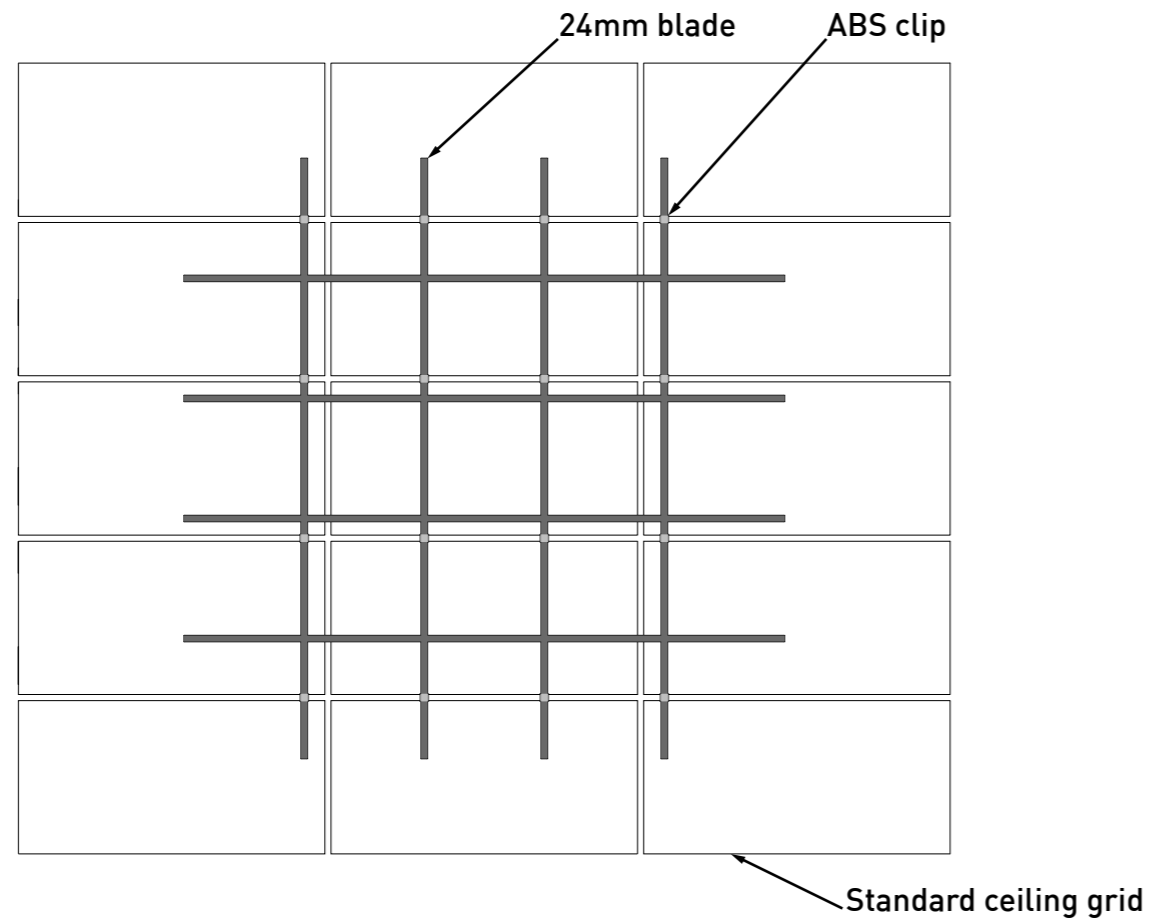

1

2

Choose either the track clip for ceiling grids, or direct screw to ceiling.

If fixing with a screw, it is critical to also use a washer.

3

When all the clips are fixed you will have a grid of clips ready to install the blades.

4

Slot top and bottom blades together forming a square grid.

# 5

Push EchoPanel® Element into the clips, making sure all 16 clips are holding the structure.